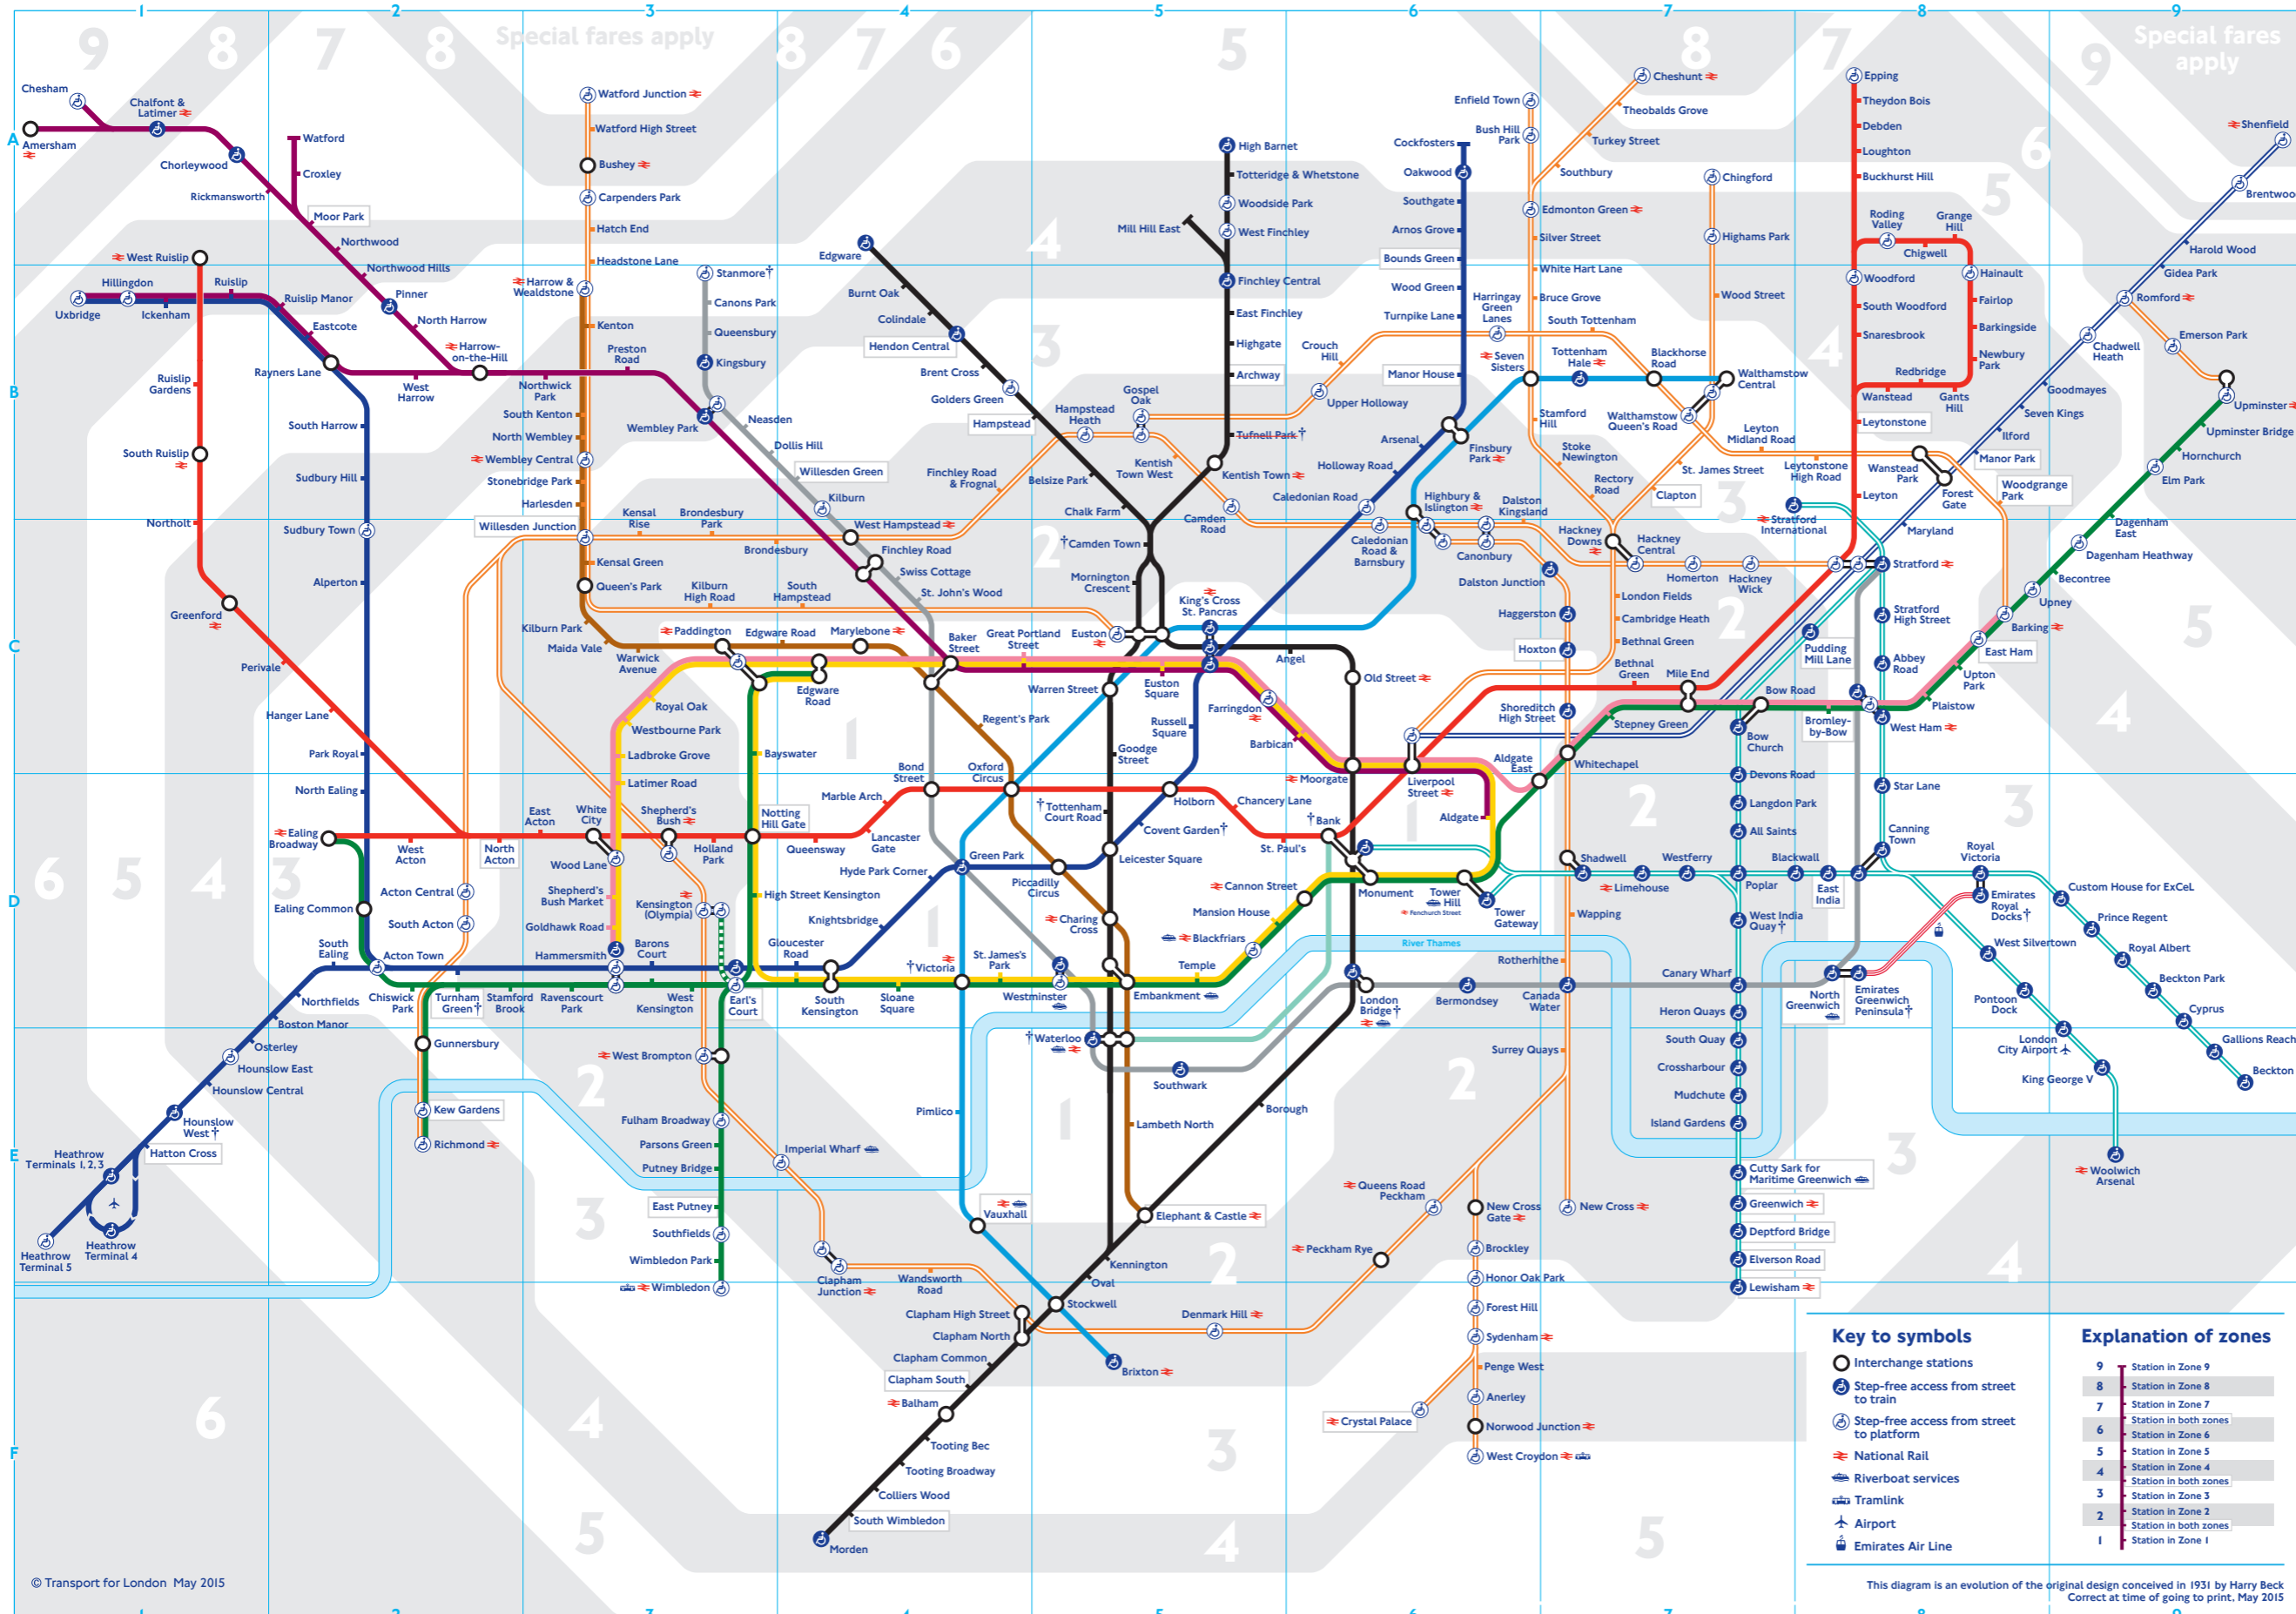

Tube map

Check before you travel
 Camden Town
 Sundays 1300-1730 open for interchange and exit only.

Canary Wharf
 Step-free interchange between Underground, Canary Wharf DLR and Heron Quays DLR stations at street level.

Covent Garden
 Exit only until early November 2015. Also on Saturdays and Sundays westbound trains will not stop. Please use Leicester Square instead.

Emirates Air Line
 Emirates Greenwich Peninsula and Emirates Royal Docks
 For full information about operating times and fares please visit tfl.gov.uk/emiratesairline

Heron Quays
 Step-free interchange between Heron Quays and Canary Wharf Underground station at street level.

Hounslow West
 Step-free access for manual wheelchairs only.

London Bridge
 There is no step-free access to/from the Jubilee line until mid-August 2015.

Key to lines

- Bakerloo
- Central
- Circle
- District
- District open weekends, public holidays and some Olympia events
- Hammersmith & City
- Jubilee
- Metropolitan
- Northern
- Piccadilly
- Victoria
- Waterloo & City
- DLR
- Emirates Air Line
- London Overground
- TFL Rail